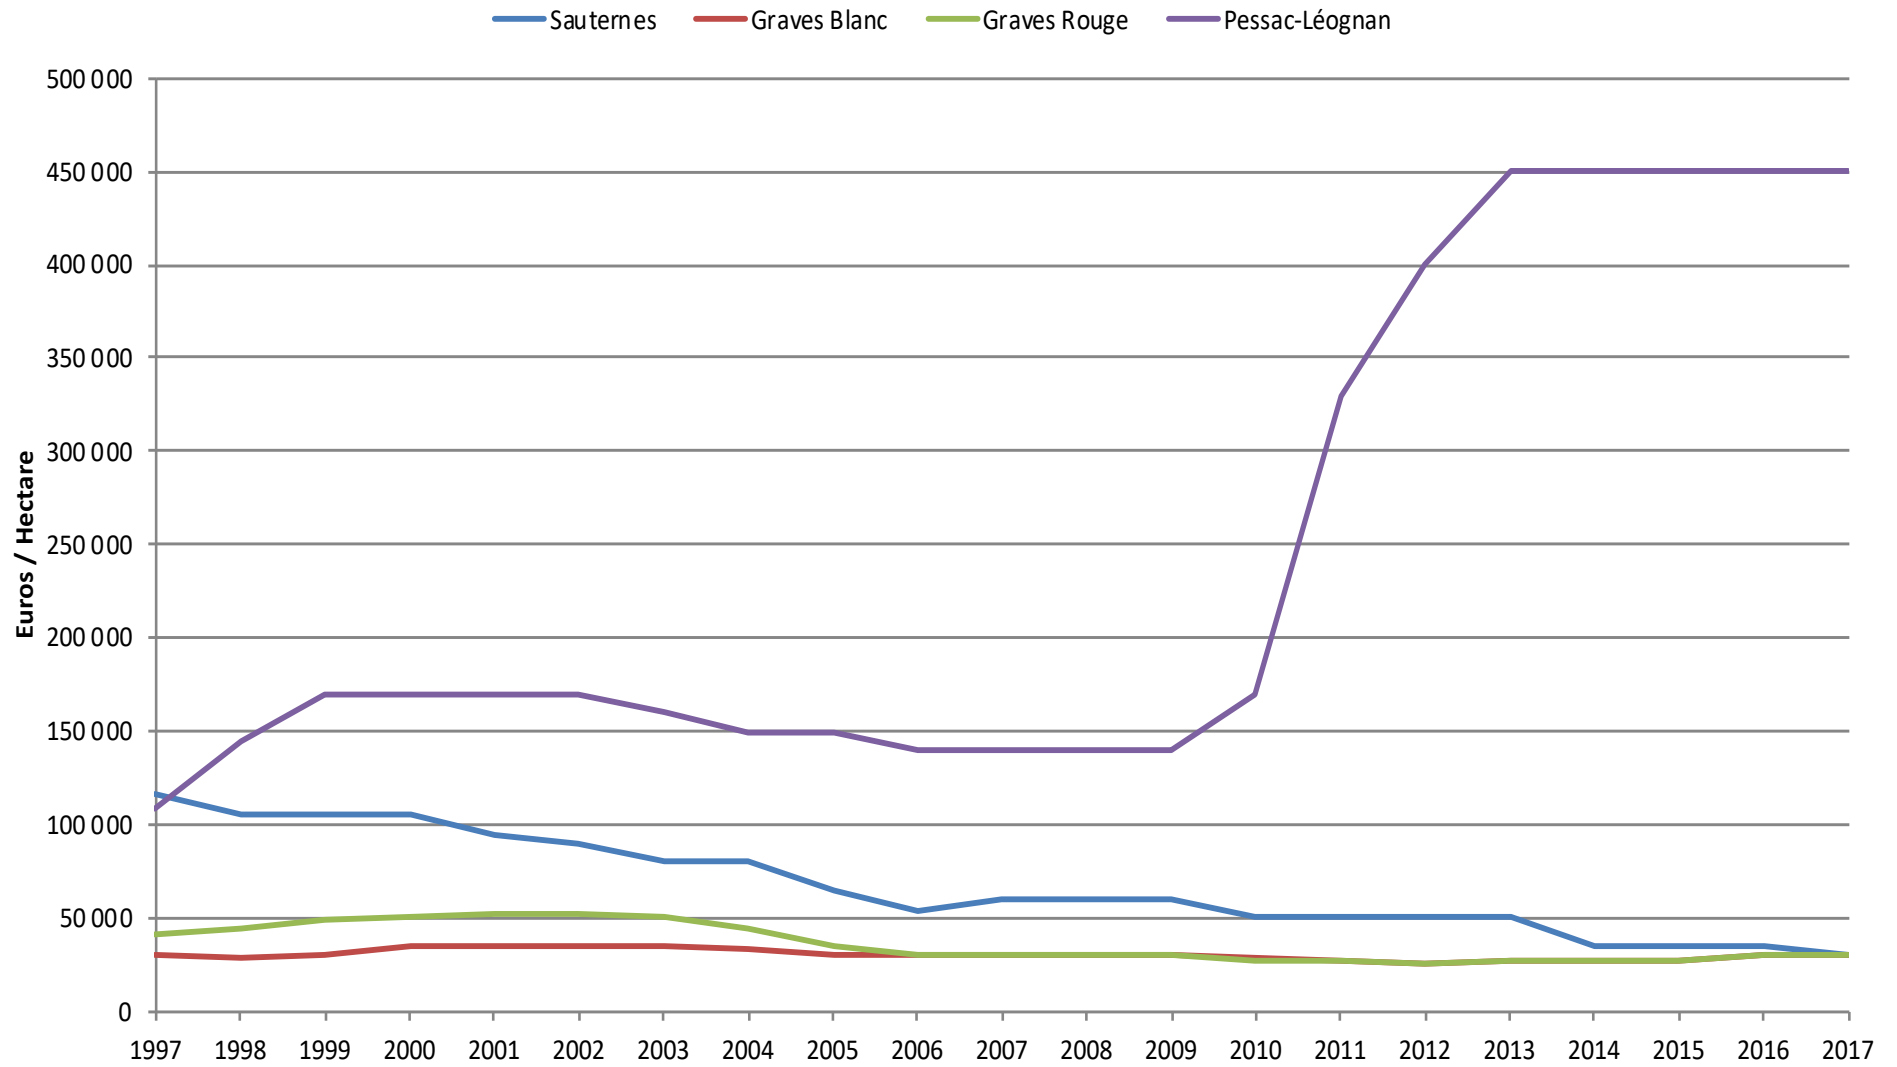

BORDEAUX VINEYARD PRICES 1997 – 2017

Source: SAFER Aquitaine Atlantique