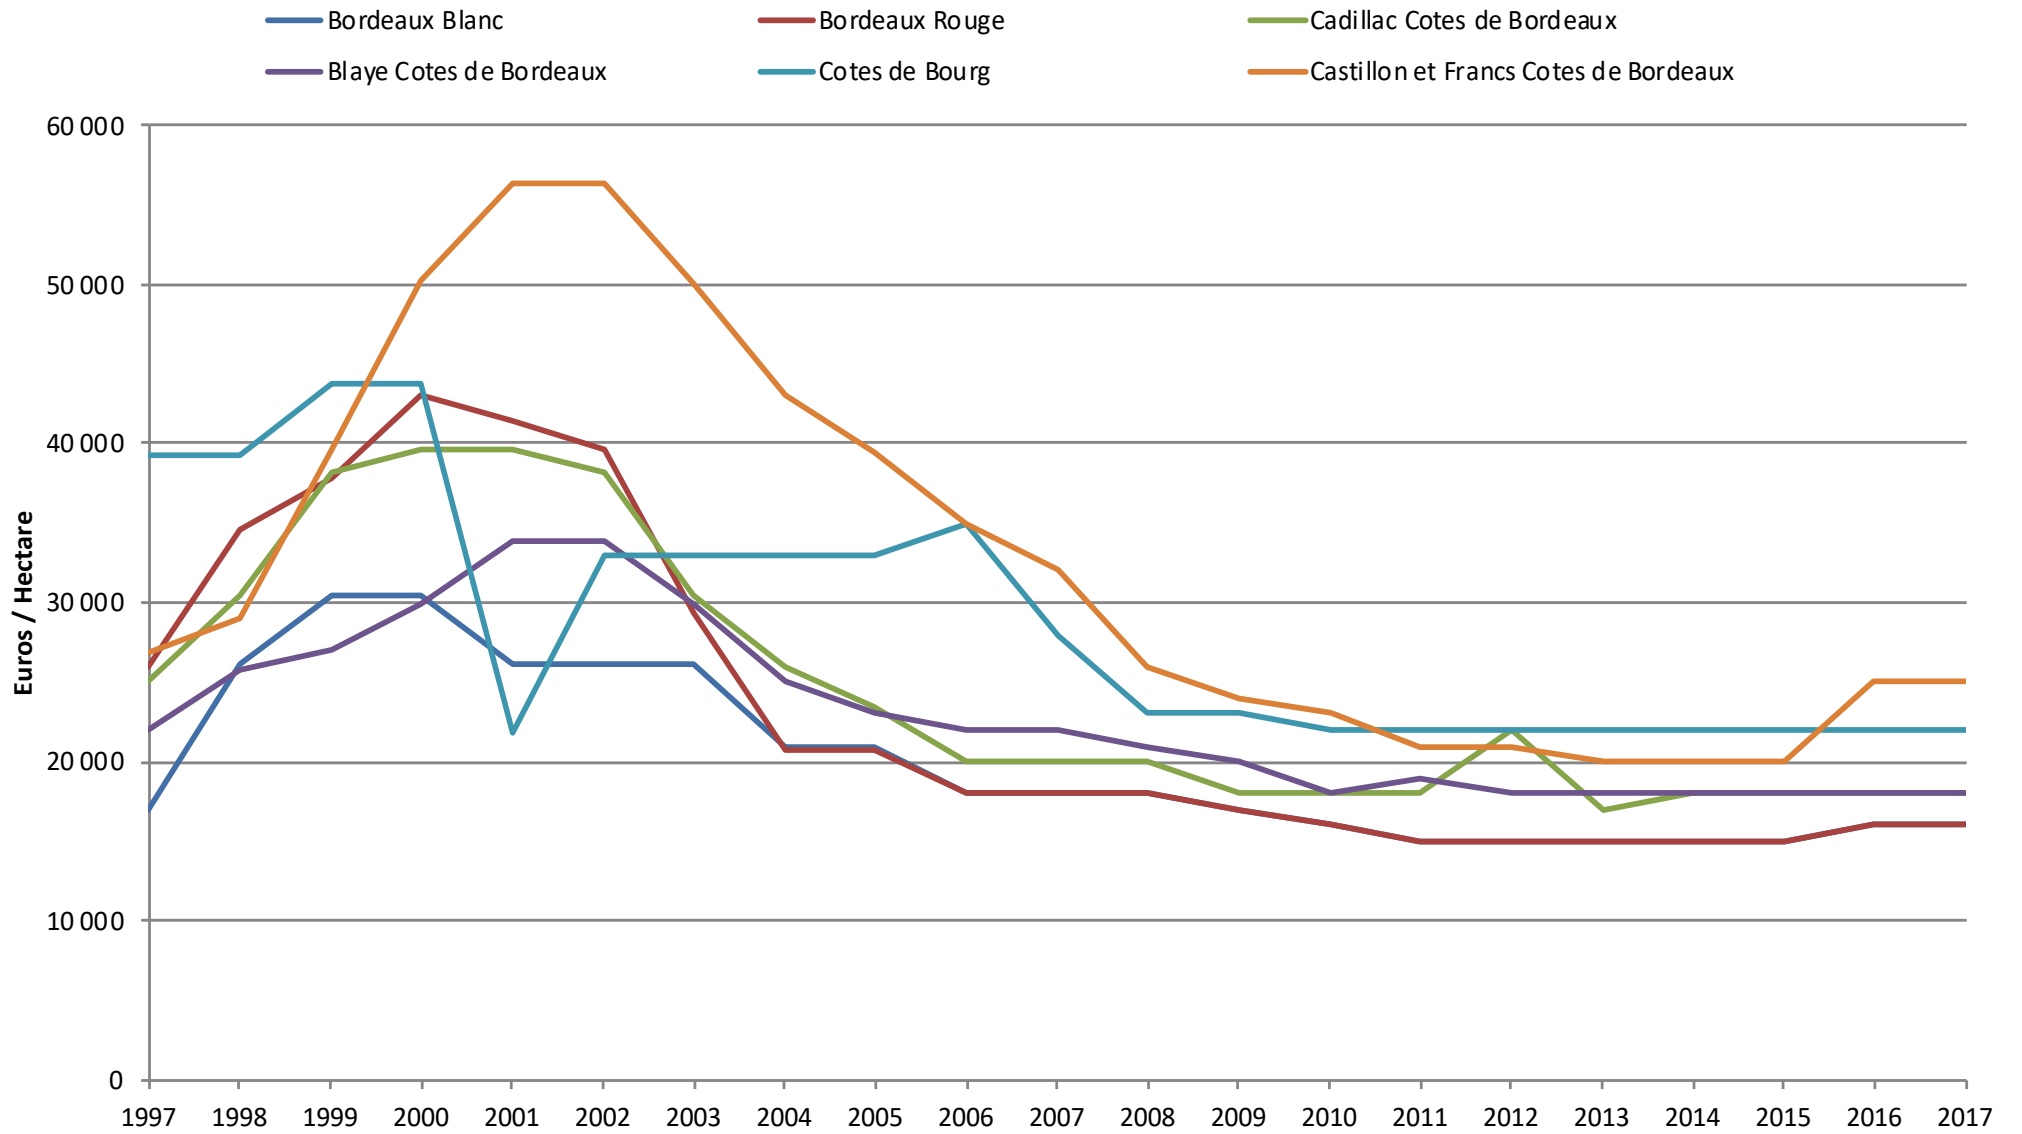

## BORDEAUX VINEYARD PRICES 1997 – 2017

Source: SAFER Aquitaine Atlantique