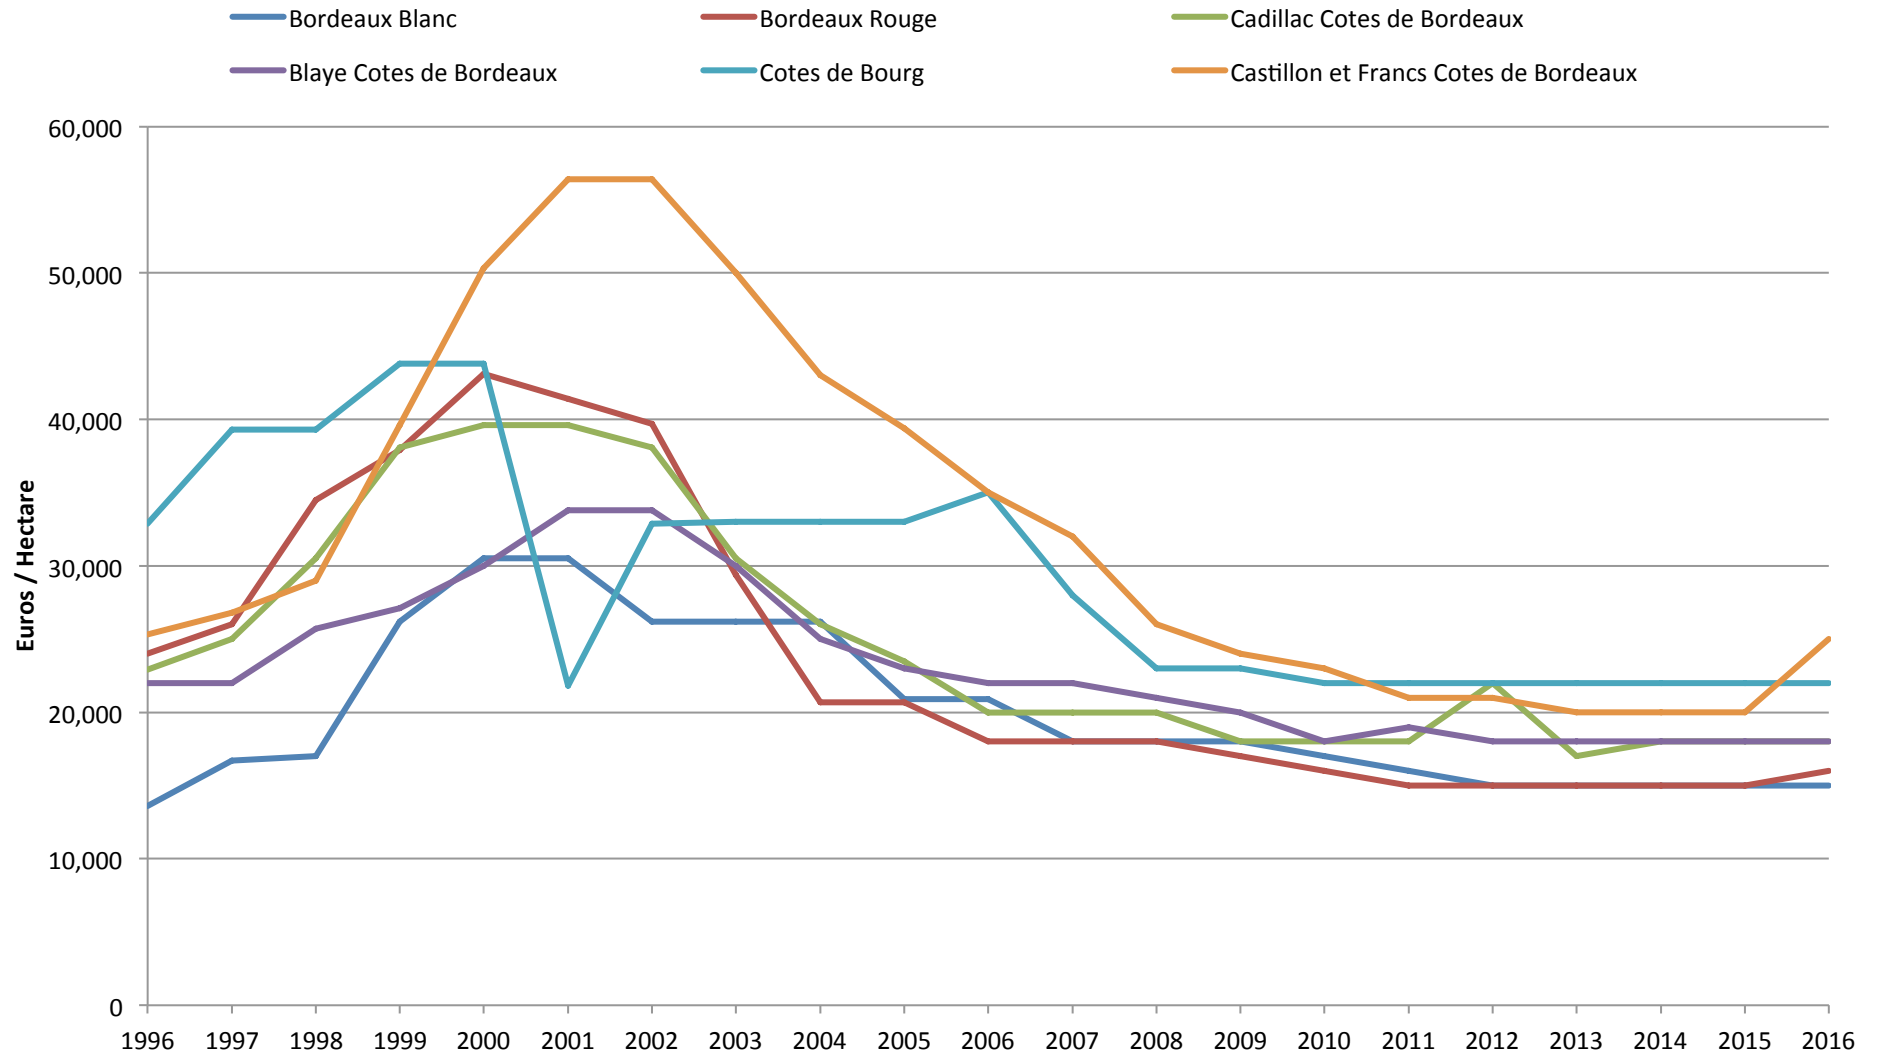

BORDEAUX VINEYARD PRICES 1996 – 2016

Source: SAFER Aquitaine Atlantique