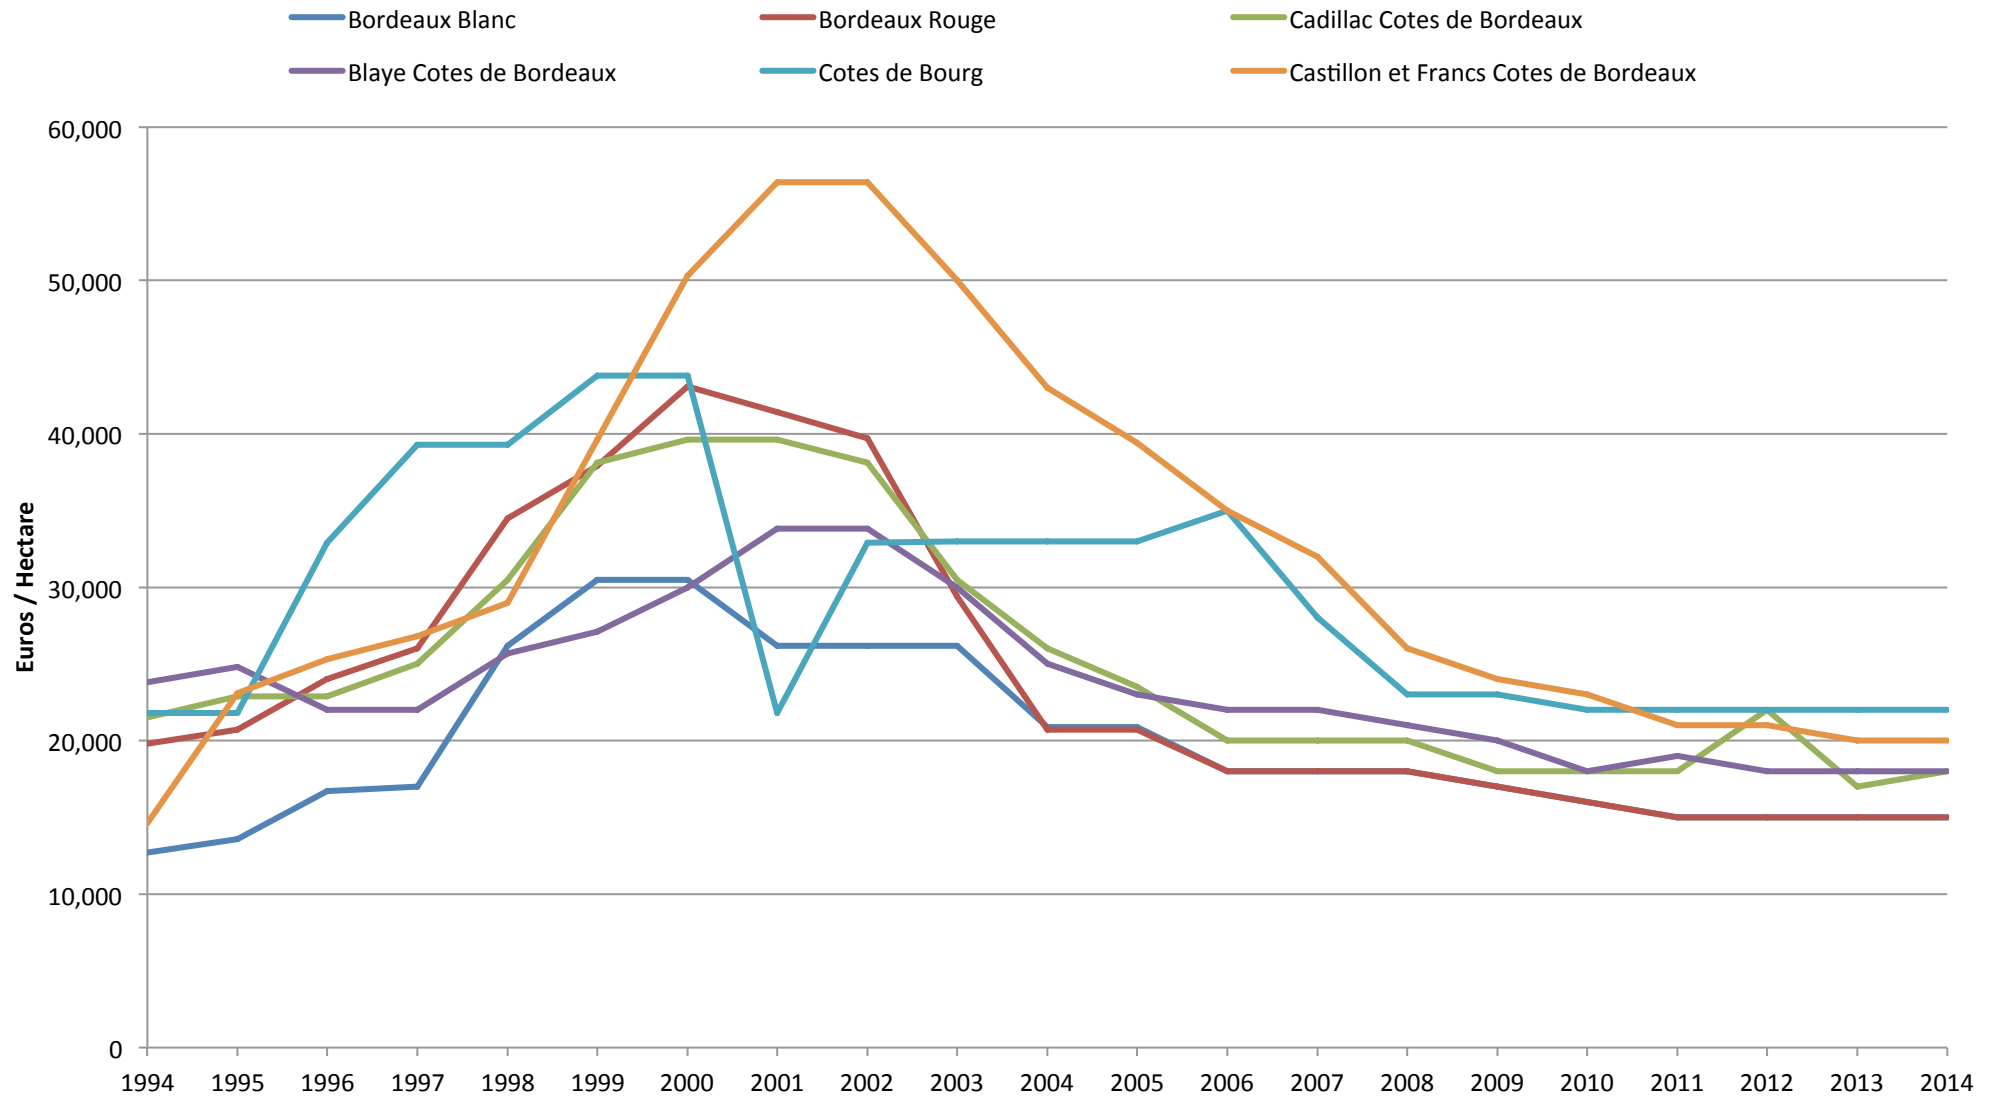

## BORDEAUX VINEYARD PRICES 1994 – 2014

Source: SAFER Aquitaine Atlantique