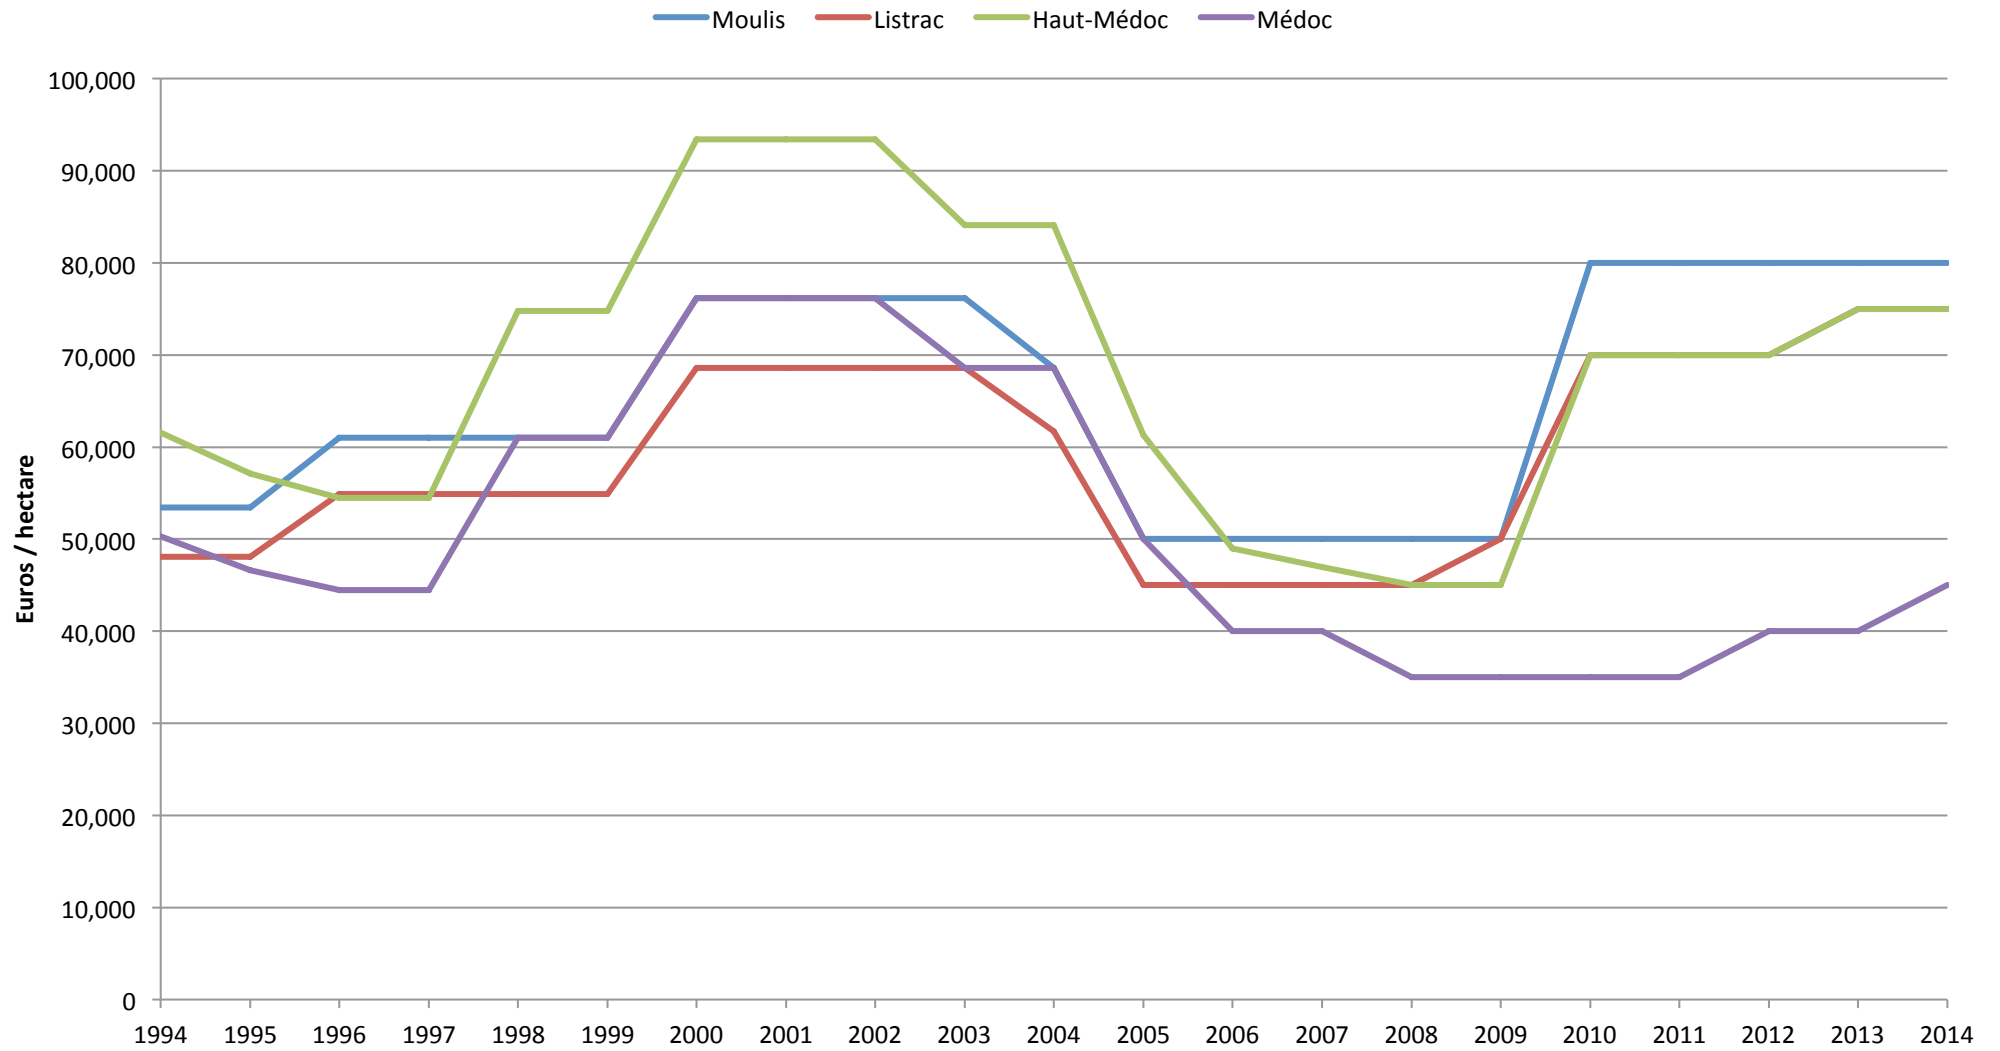

BORDEAUX VINEYARD PRICES 1994 – 2014

Source: SAFER Aquitaine Atlantique