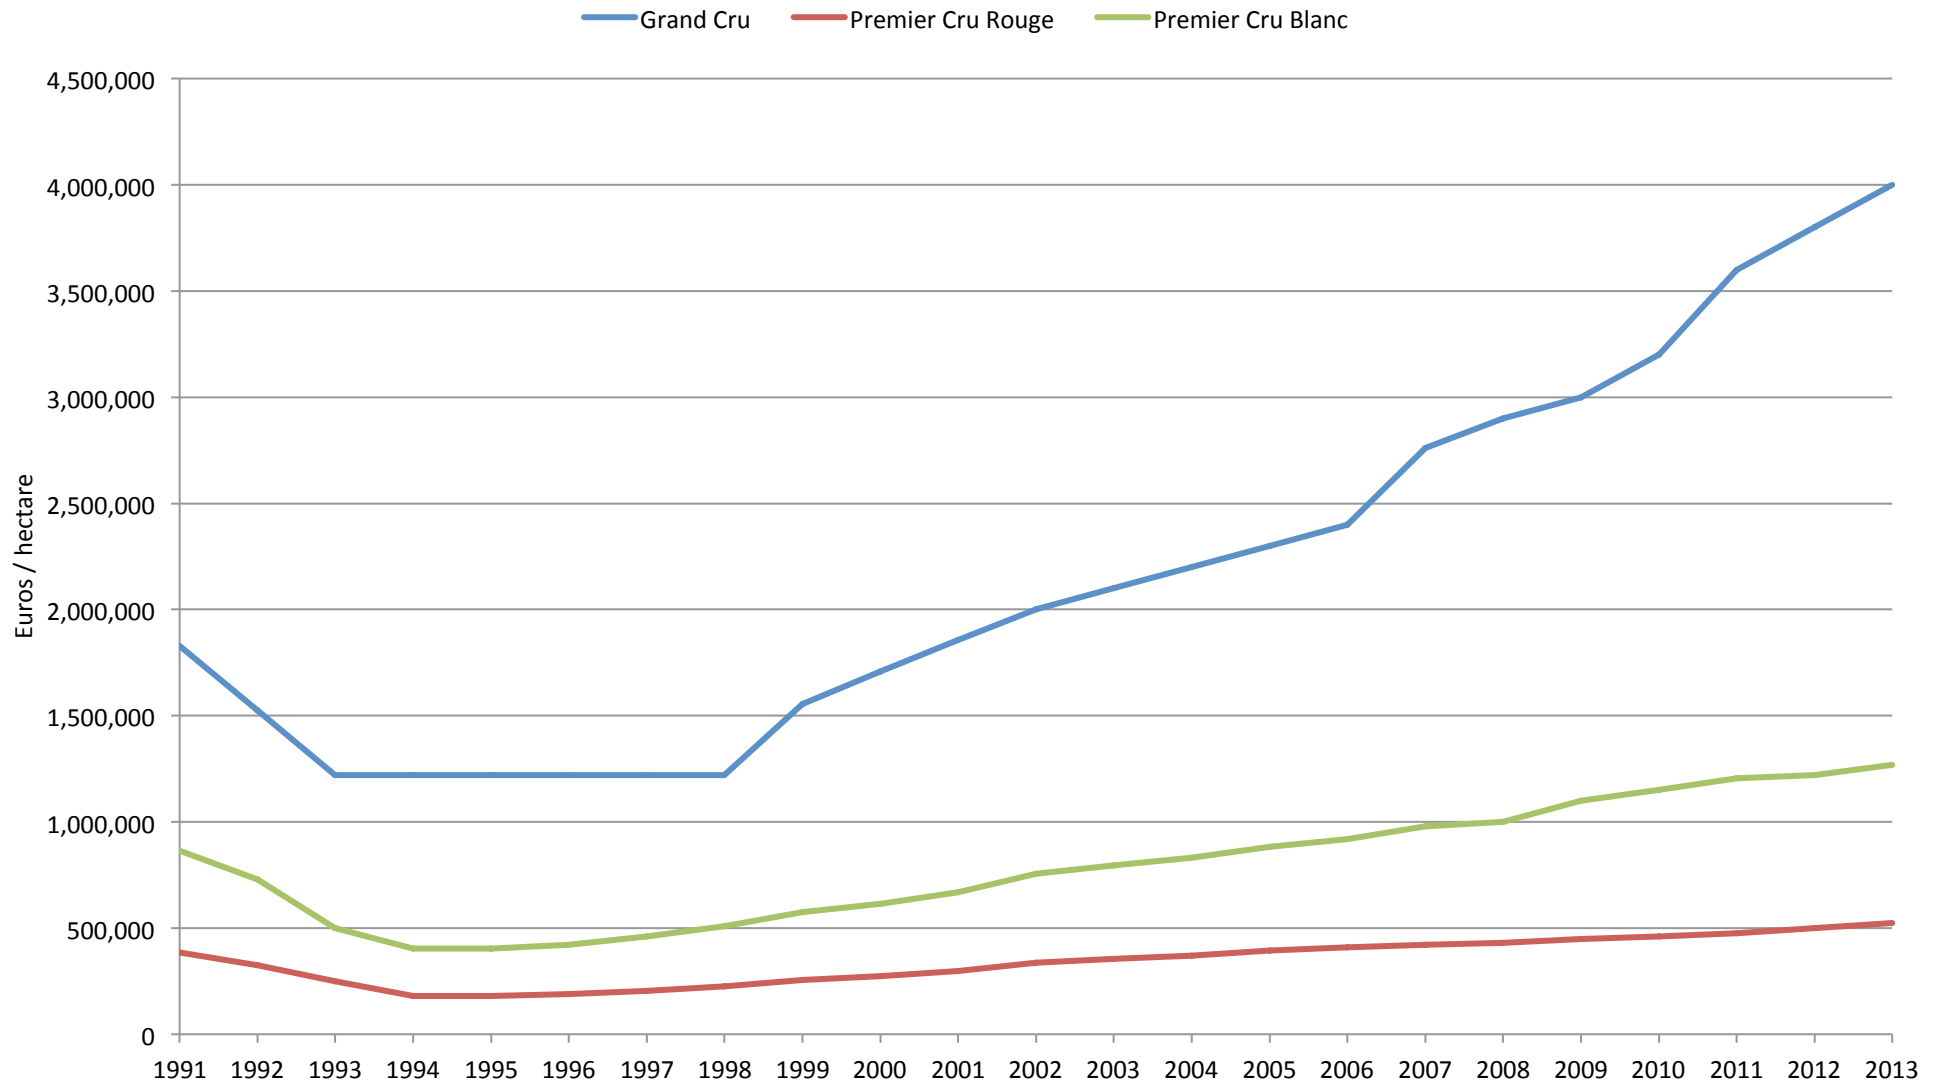

BURGUNDY VINEYARD PRICES 1991 – 2013

	1991	1992	1993	1994	1995	1996	1997	1998	1999	2000	2001	2002	2003	2004	2005	2006	2007	2008	2009	2010	2011	2012	2013
Bourgogne Grand Cru	1,829,400	1,524,500	1,219,600	1,219,600	1,219,600	1,219,600	1,219,600	1,219,600	1,555,000	1,707,300	1,856,700	2,000,000	2,100,000	2,200,000	2,300,000	2,400,000	2,760,000	2,900,000	3,000,000	3,200,000	3,600,000	3,800,000	4,000,000
Bourgogne Premier Cru Rouge	385,300	325,400	250,000	179,800	179,800	188,400	205,500	226,900	256,900	274,000	298,000	337,000	353,800	370,700	393,200	410,000	420,000	430,000	450,000	460,000	475,000	500,000	525,000
Bourgogne Premier Cru Blanc	864,600	730,100	500,000	403,500	403,500	422,700	461,100	509,100	576,400	614,800	668,600	756,200	794,000	831,800	882,200	920,000	980,000	1,000,000	1,100,000	1,150,000	1,205,000	1,220,000	1,270,000
Bourgogne Appellations Communales Cote de Nuits rouge	240,100	194,400	194,400	194,400	194,400	198,200	221,100	243,900	259,200	274,400	289,700	304,900	320,000	300,000	320,000	370,000	400,000	420,000	440,000	450,000	460,000	480,000	500,000
Bourgogne Appellations Communales Cote de Beaune rouge	205,800	190,600	190,600	205,800	205,800	202,000	224,900	247,700	259,200	266,800	274,400	282,000	292,000	260,000	240,000	250,000	250,000	250,000	250,000	250,000	255,000	270,000	280,000
Bourgogne Appellations Communales Cote de Beaune blanc	312,500	251,500	228,700	228,700	228,700	236,600	274,400	297,300	304,900	312,500	320,100	327,800	345,800	410,000	430,000	450,000	470,000	470,000	500,000	520,000	550,000	570,000	590,000
Bourgogne Appellation Regionale	45,000	35,000	36,600	36,600	36,600	28,200	28,200	28,200	30,500	33,500	33,500	27,400	25,000	25,000	24,000	30,000	30,000	30,000	31,000	31,000	31,000	32,000	34,000

Source: SAFER Bourgogne Franche-Comté

BURGUNDY VINEYARD PRICES 1991 – 2013

Source: SAFER Bourgogne Franche-Comté

BURGUNDY VINEYARD PRICES 1991 – 2013

Source: SAFER Bourgogne Franche-Comté