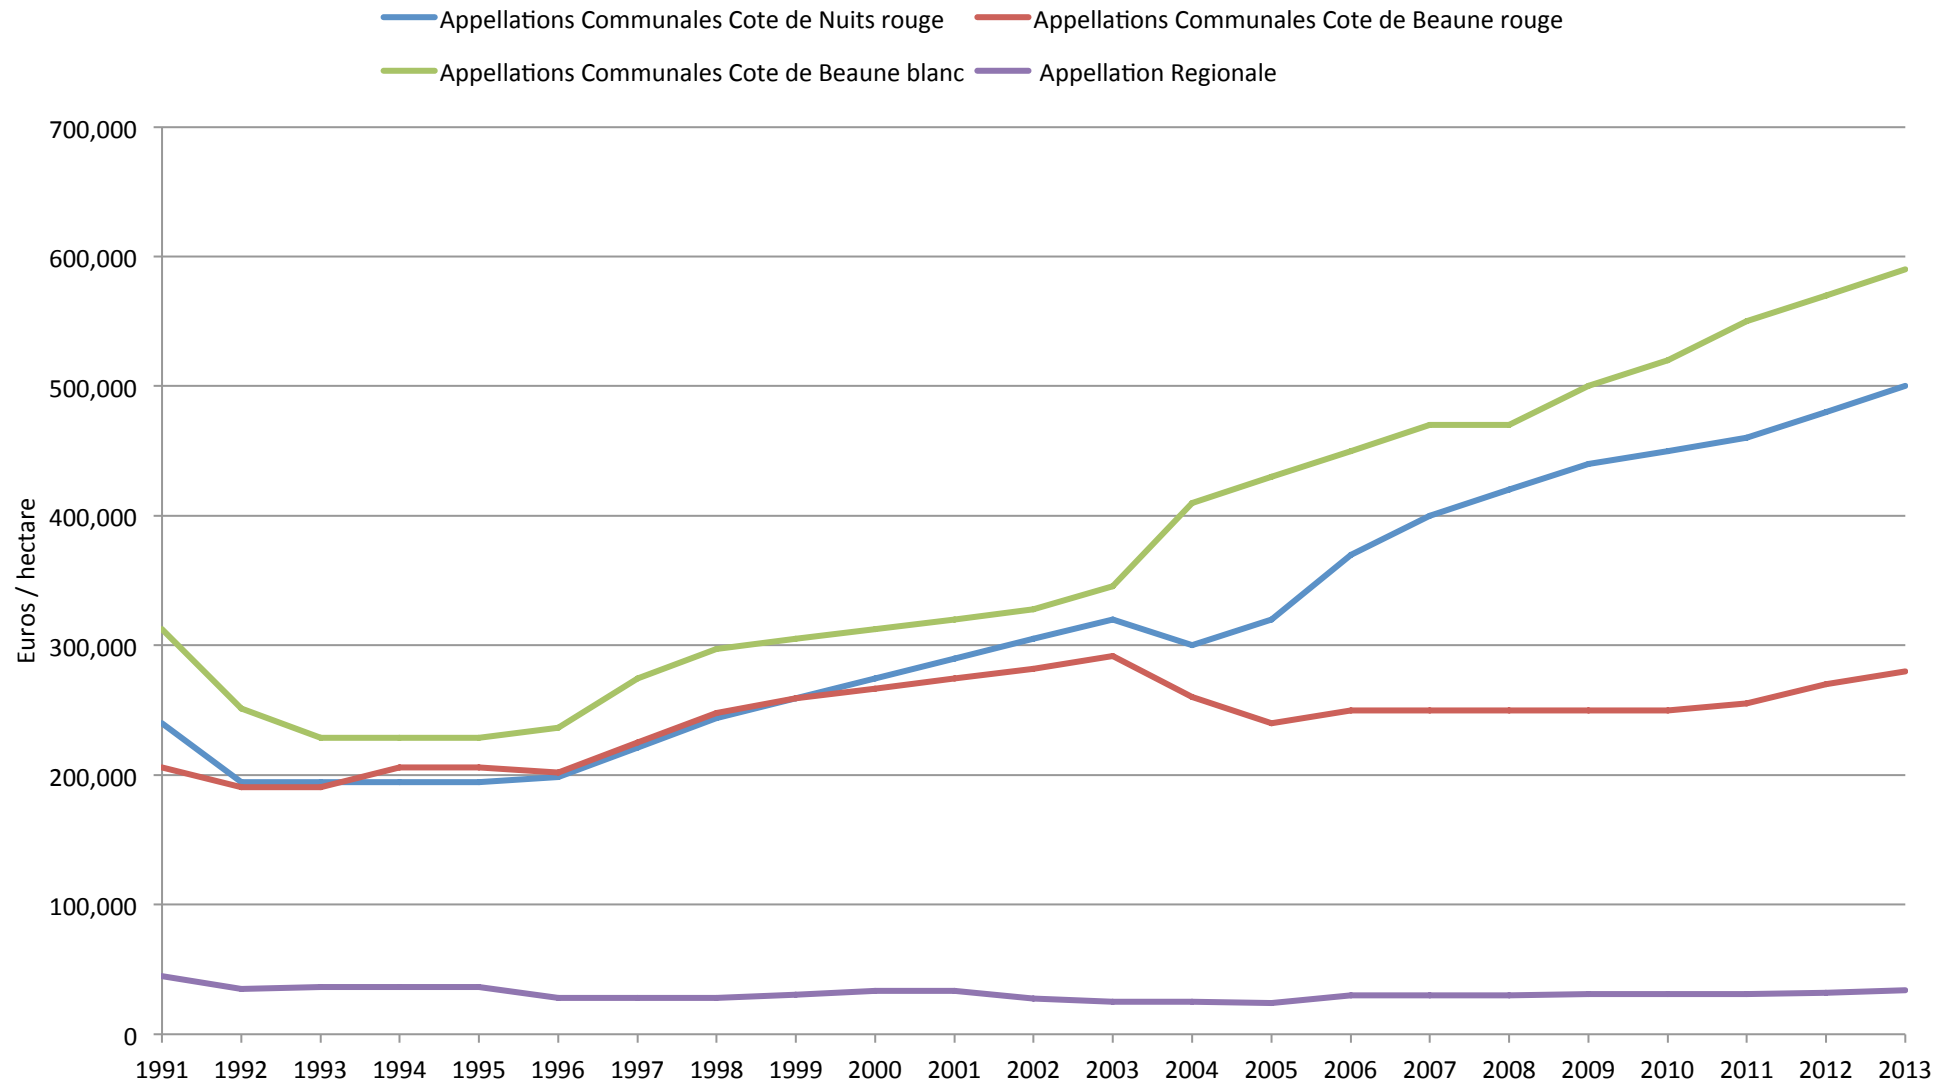

BURGUNDY VINEYARD PRICES 1991 – 2013

	1991	1992	1993	1994	1995	1996	1997	1998	1999	2000	2001	2002	2003	2004	2005	2006	2007	2008	2009	2010	2011	2012	2013
Bourgogne Grand Cru	1,829,400	1,524,500	1,219,600	1,219,600	1,219,600	1,219,600	1,219,600	1,219,600	1,555,000	1,707,300	1,856,700	2,000,000	2,100,000	2,200,000	2,300,000	2,400,000	2,760,000	2,900,000	3,000,000	3,200,000	3,600,000	3,800,000	4,000,000
Bourgogne Premier Cru Rouge	385,300	325,400	250,000	179,800	179,800	188,400	205,500	226,900	256,900	274,000	298,000	337,000	353,800	370,700	393,200	410,000	420,000	430,000	450,000	460,000	475,000	500,000	525,000
Bourgogne Premier Cru Blanc	864,600	730,100	500,000	403,500	403,500	422,700	461,100	509,100	576,400	614,800	668,600	756,200	794,000	831,800	882,200	920,000	980,000	1,000,000	1,100,000	1,150,000	1,205,000	1,220,000	1,270,000
Bourgogne Appellations Communales Cote de Nuits rouge	240,100	194,400	194,400	194,400	194,400	198,200	221,100	243,900	259,200	274,400	289,700	304,900	320,000	300,000	320,000	370,000	400,000	420,000	440,000	450,000	460,000	480,000	500,000
Bourgogne Appellations Communales Cote de Beaune rouge	205,800	190,600	190,600	205,800	205,800	202,000	224,900	247,700	259,200	266,800	274,400	282,000	292,000	260,000	240,000	250,000	250,000	250,000	250,000	250,000	255,000	270,000	280,000
Bourgogne Appellations Communales Cote de Beaune blanc	312,500	251,500	228,700	228,700	228,700	236,600	274,400	297,300	304,900	312,500	320,100	327,800	345,800	410,000	430,000	450,000	470,000	470,000	500,000	520,000	550,000	570,000	590,000
Bourgogne Appellation Regionale	45,000	35,000	36,600	36,600	36,600	28,200	28,200	28,200	30,500	33,500	33,500	27,400	25,000	25,000	24,000	30,000	30,000	30,000	31,000	31,000	31,000	32,000	34,000

Source: SAFER Bourgogne Franche-Comté

BURGUNDY VINEYARD PRICES 1991 – 2013

Source: SAFER Bourgogne Franche-Comté

BURGUNDY VINEYARD PRICES 1991 – 2013

Source: SAFER Bourgogne Franche-Comté