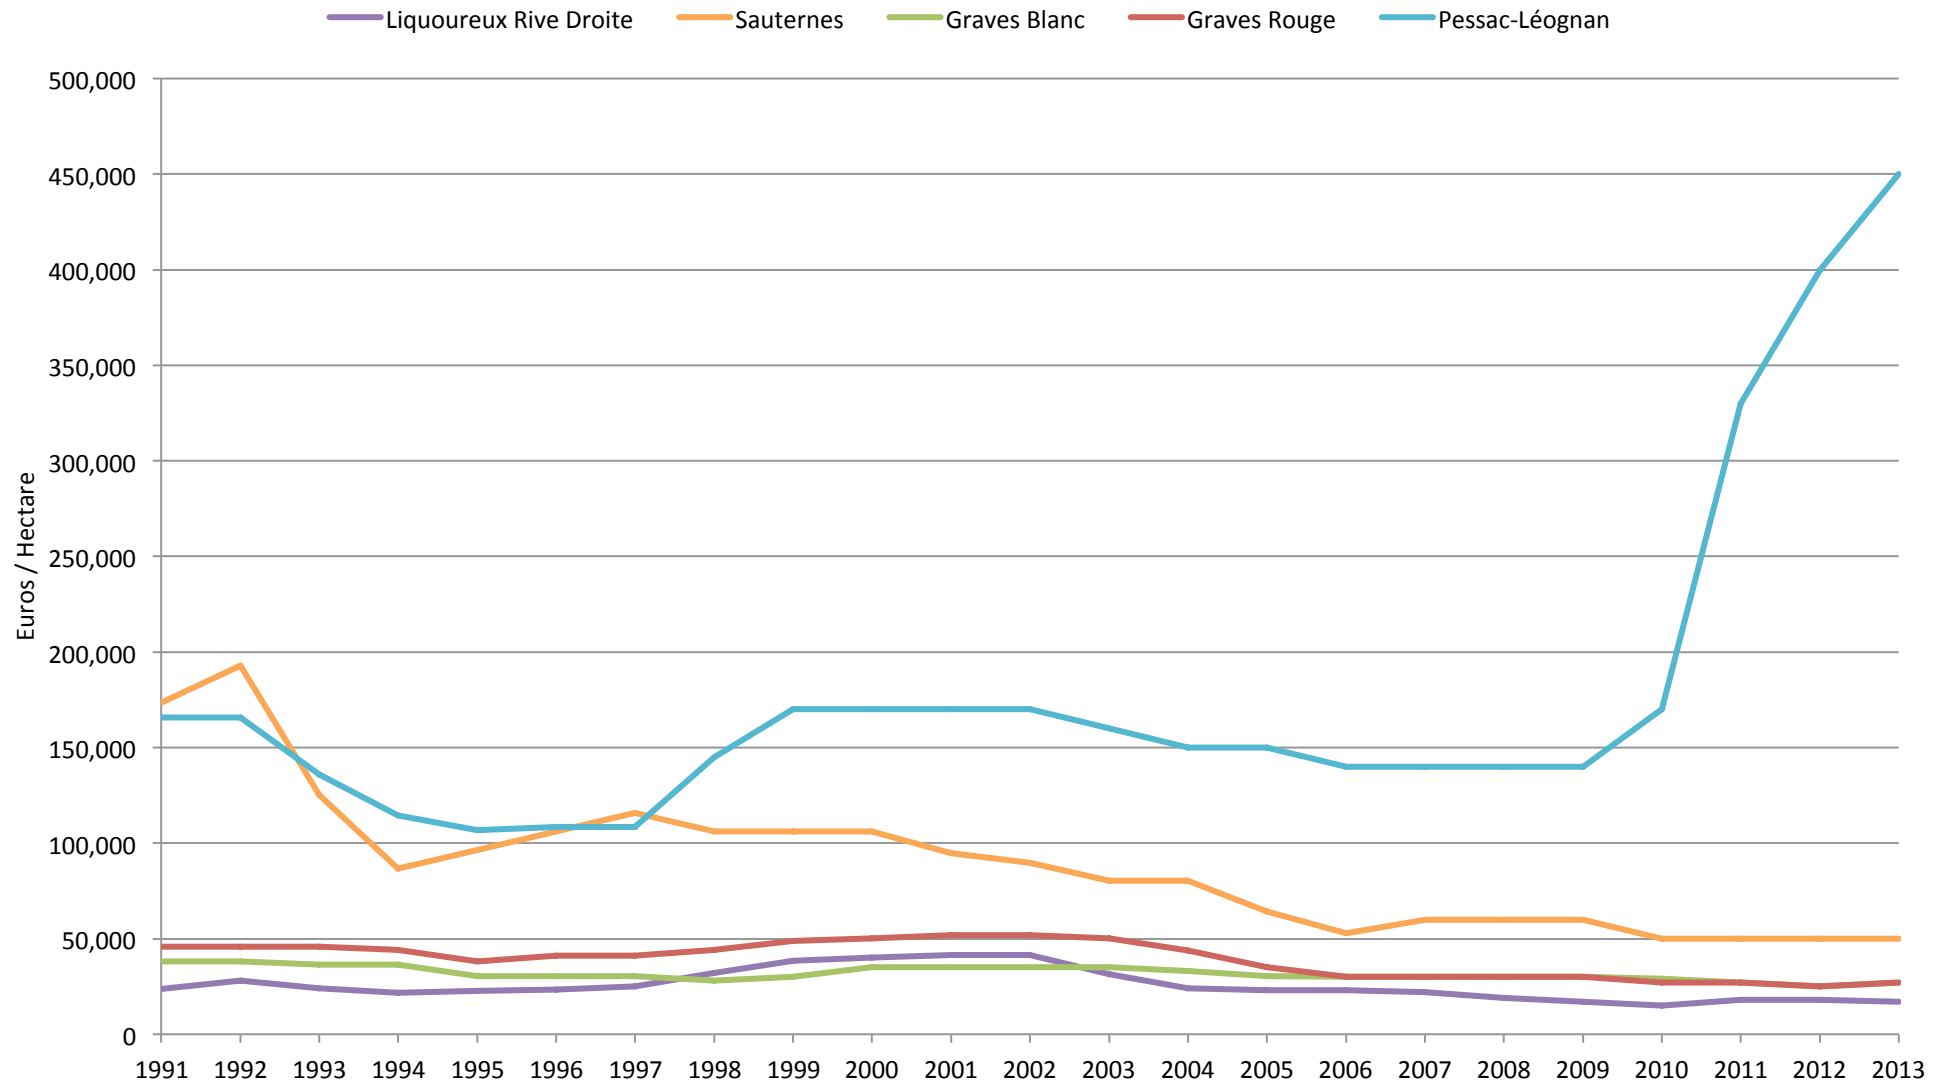

BORDEAUX VINEYARD PRICES 1991 – 2013

Source: SAFER Aquitaine Atlantique