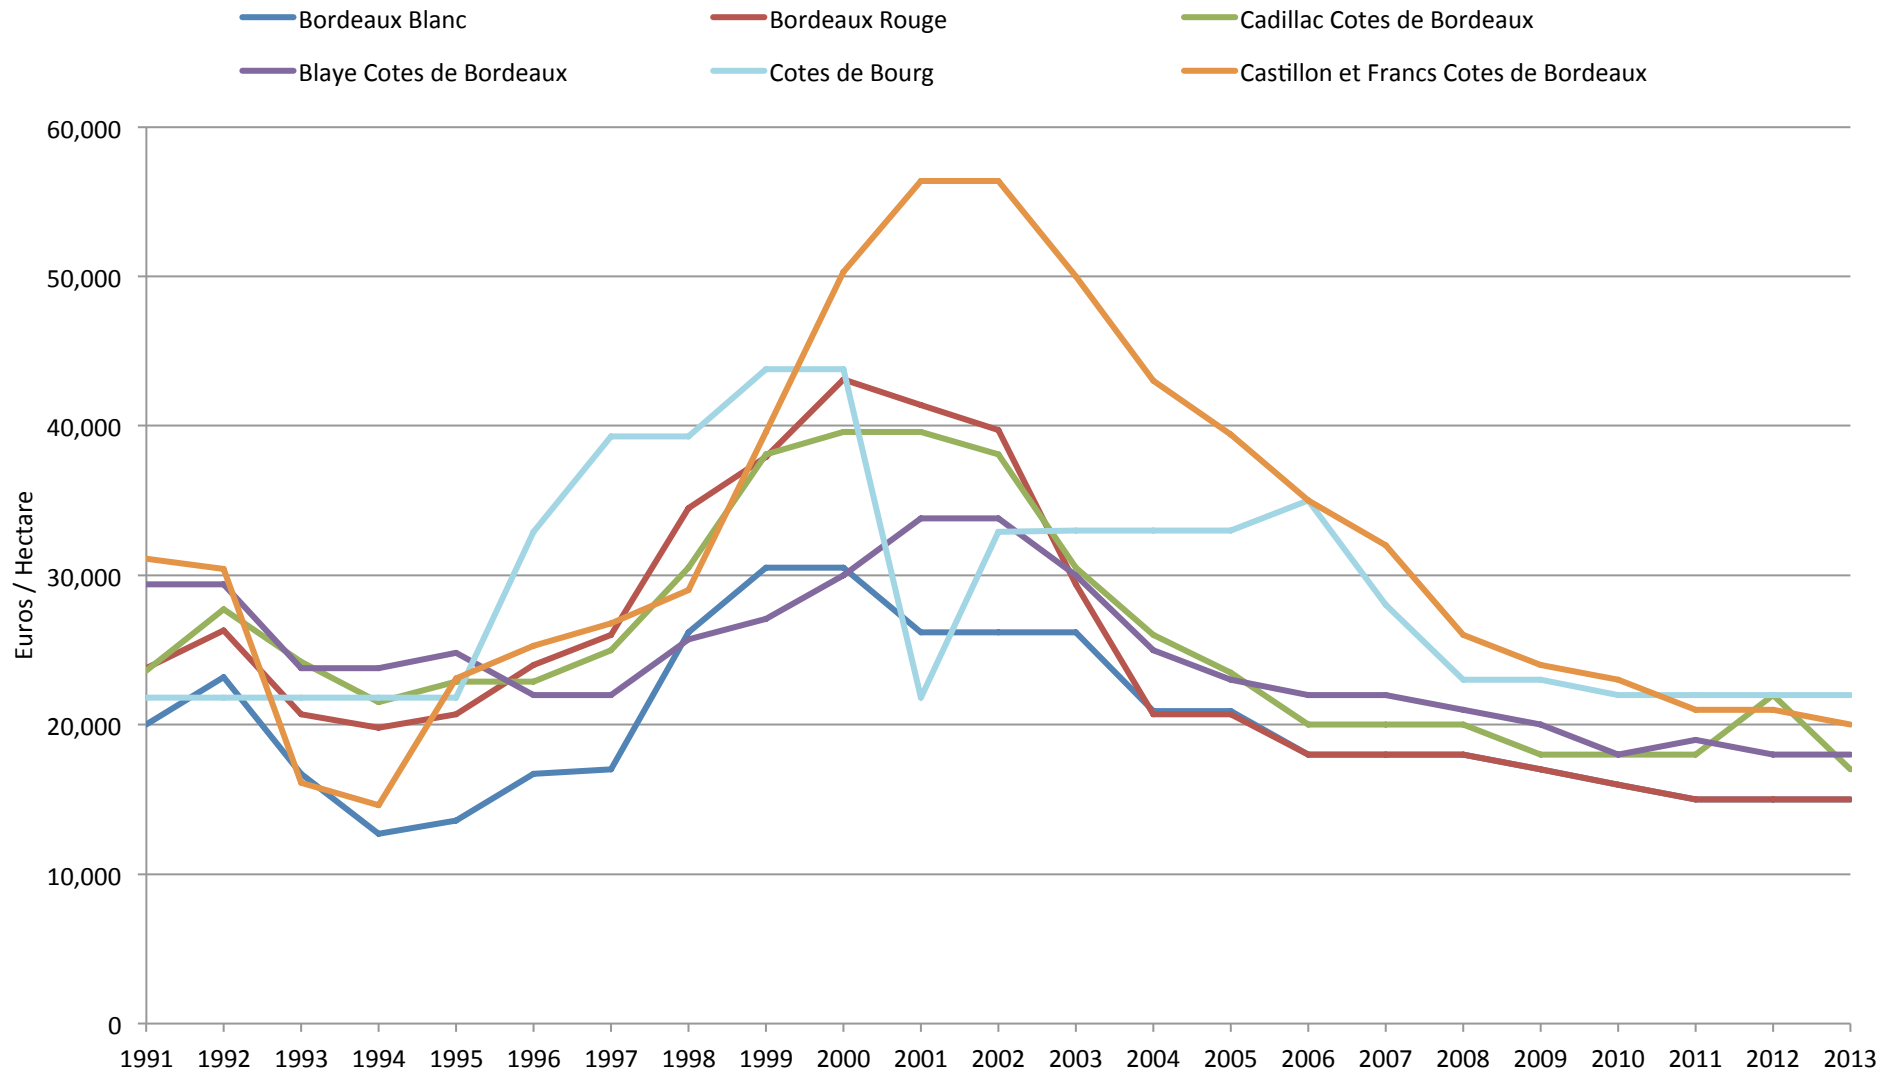

# BORDEAUX VINEYARD PRICES 1991 – 2013

Source: SAFER Aquitaine Atlantique