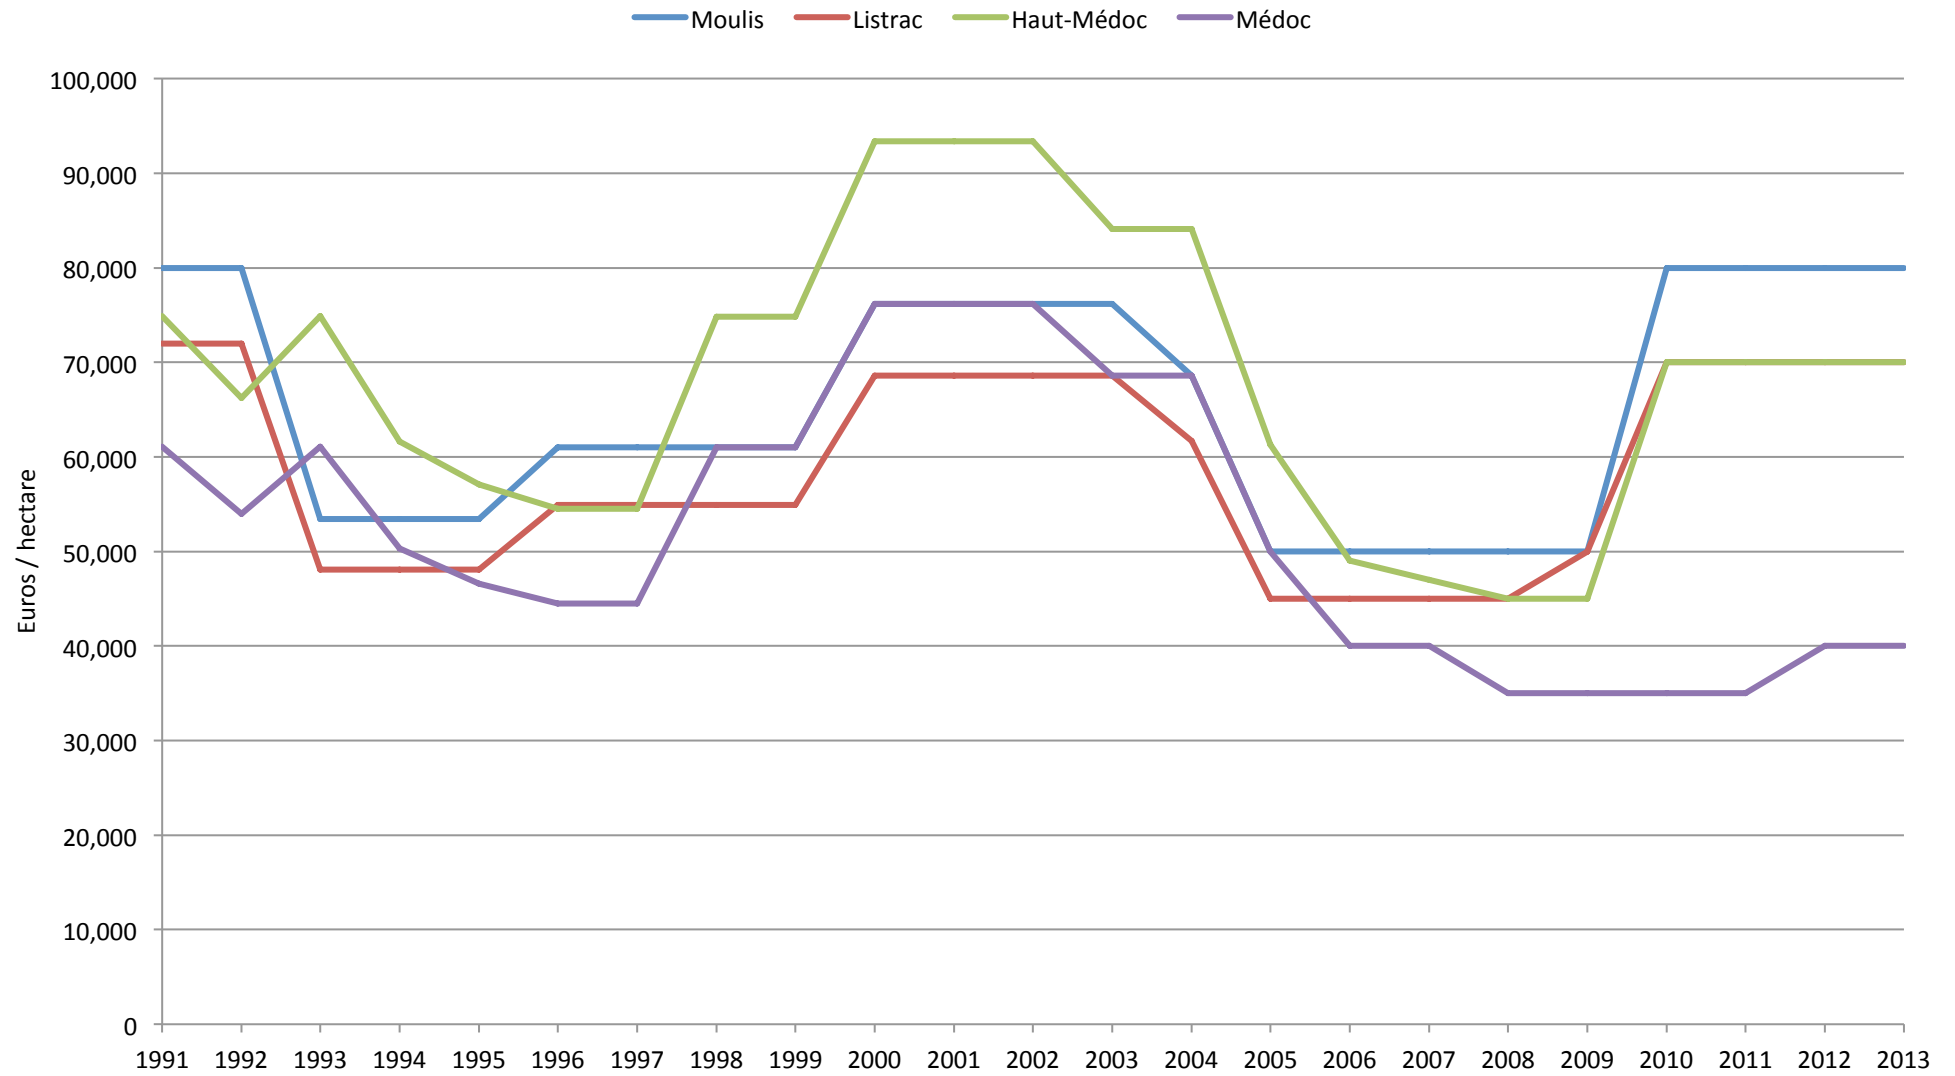

BORDEAUX VINEYARD PRICES 1991 – 2013

Source: SAFER Aquitaine Atlantique