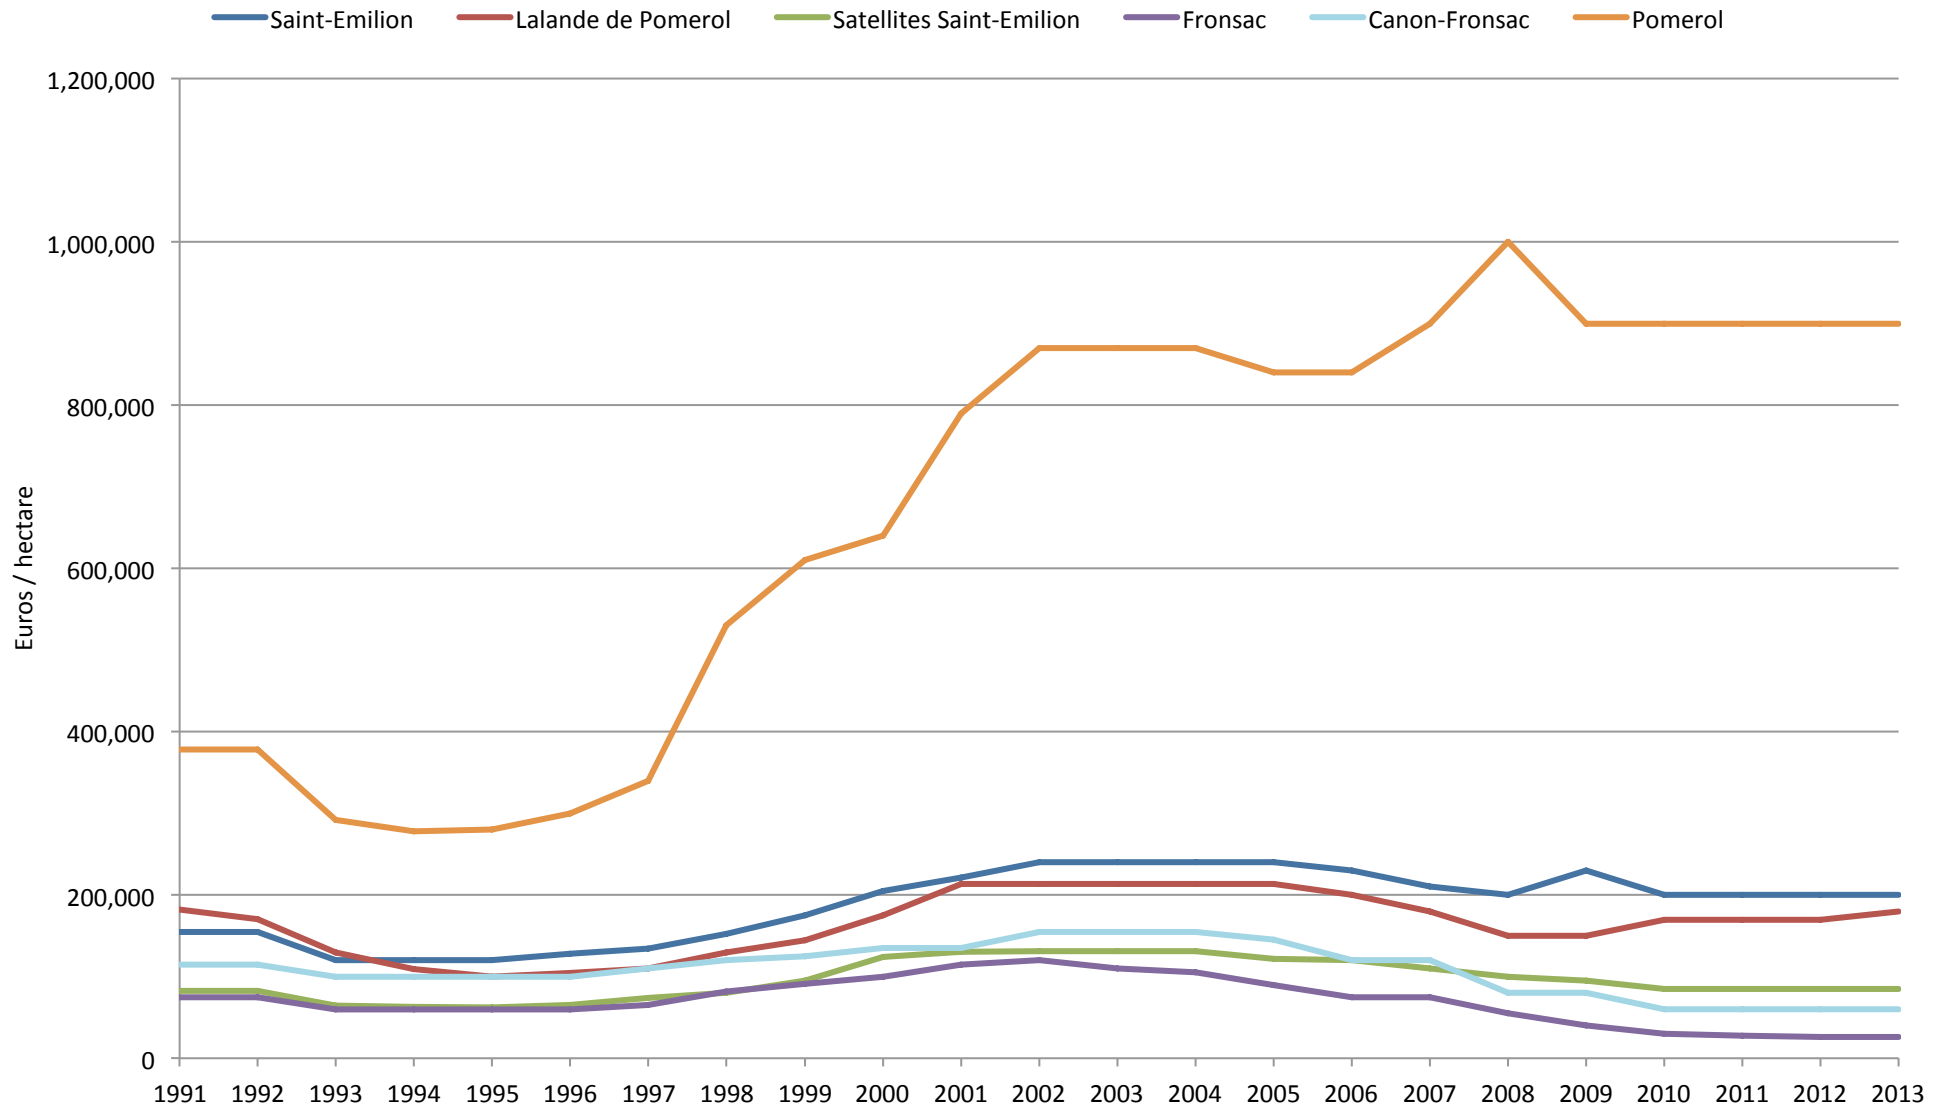

BORDEAUX VINEYARD PRICES 1991 – 2013

Source: SAFER Aquitaine Atlantique